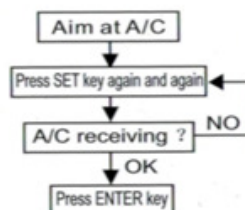

## Brand code setting

1. Open the battery cover, put 2 AAA(UM-4,R03) batteries as per polar indicated on battery cabin.
2. Find the 3-digit or 4-digit code from "Brand code list". If there are many models for one brand, please try the first, if it doesn't work, try the second till it works Such as ALPIN, you should try 252 first, if not, then 253 and so on.
3. Open the lid, press "SET" key, brand code on LCD will flash, press "TIME/CODE  $\wedge$  or  $\vee$ " until required brand code appears. Then press "ENTER" key, the brand code stops flashing. Fold the lid, aim at air-conditioner by pressing POWER key, you can control your air conditioner.

## Brand code auto searching

If you don't know brand of your air-conditioner or you cant find required brand from brand code list, please operate as per the following step:

1. Insert batteries, let remote aim at air-conditioner, press "SET" key again and again. Press it once, brand code adds 1 automatically and emit corresponding receives signal. Press "Enter" key until air-conditioner produces a buzzer sound.
2. After turning on the air conditioner, try other function keys. If they do not work, repeat above steps until it is correct.