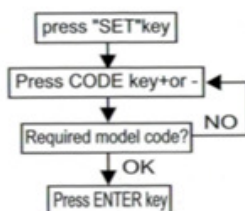

## Brand code setting

1. Open the battery cover, put 2 AAA(UM-4,R03) batteries as per polar indicated on battery cabin.
2. Find the 3-digit or 4-digit code from "Brand code list". If there are many models for one brand, please try the first, if it doesn't work, try the second till it works Such as ALPIN, you should try 252 first, if not, then 253 and so on.
3. Open the lid, press "SET" key, brand code on LCD will flash, press "TIME/CODE  $\wedge$  or  $\vee$ " until required brand code appears. Then press "ENTER" key, the brand code stops flashing. Fold the lid, aim at air-conditioner by pressing POWER key, you can control your air conditioner.

## Brand code auto searching

If you don't know brand of your air-conditioner or you cant find required brand from brand code list, please operate as per the following step:

1. Insert batteries, let remote aim at air-conditioner, press "SET" key again and again. Press it once, brand code adds 1 automatically and emit corresponding receives signal. Press "Enter" key until air-conditioner produces a buzzer sound.
2. After turning on the air conditioner, try other function keys. If they do not work, repeat above steps until it is correct.